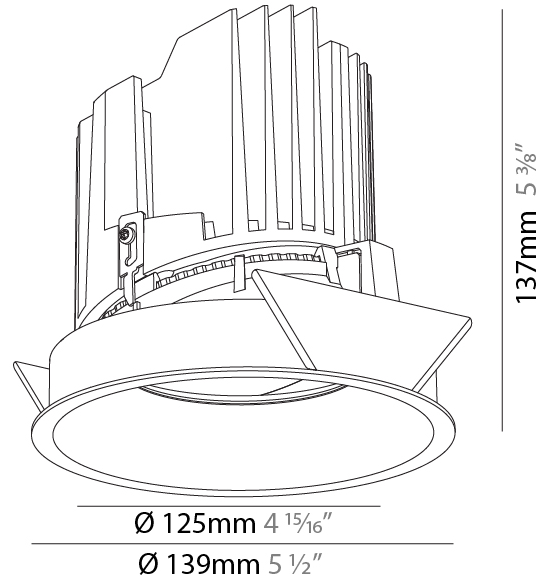

RATINGS AND CERTIFICATIONS

Certified By: Certified for North American Standards
IP rating: IP20

130mm 5 1/8"	150mm 5 7/8"	10 | 15mm 3/8" | 9/16"	10°	355°